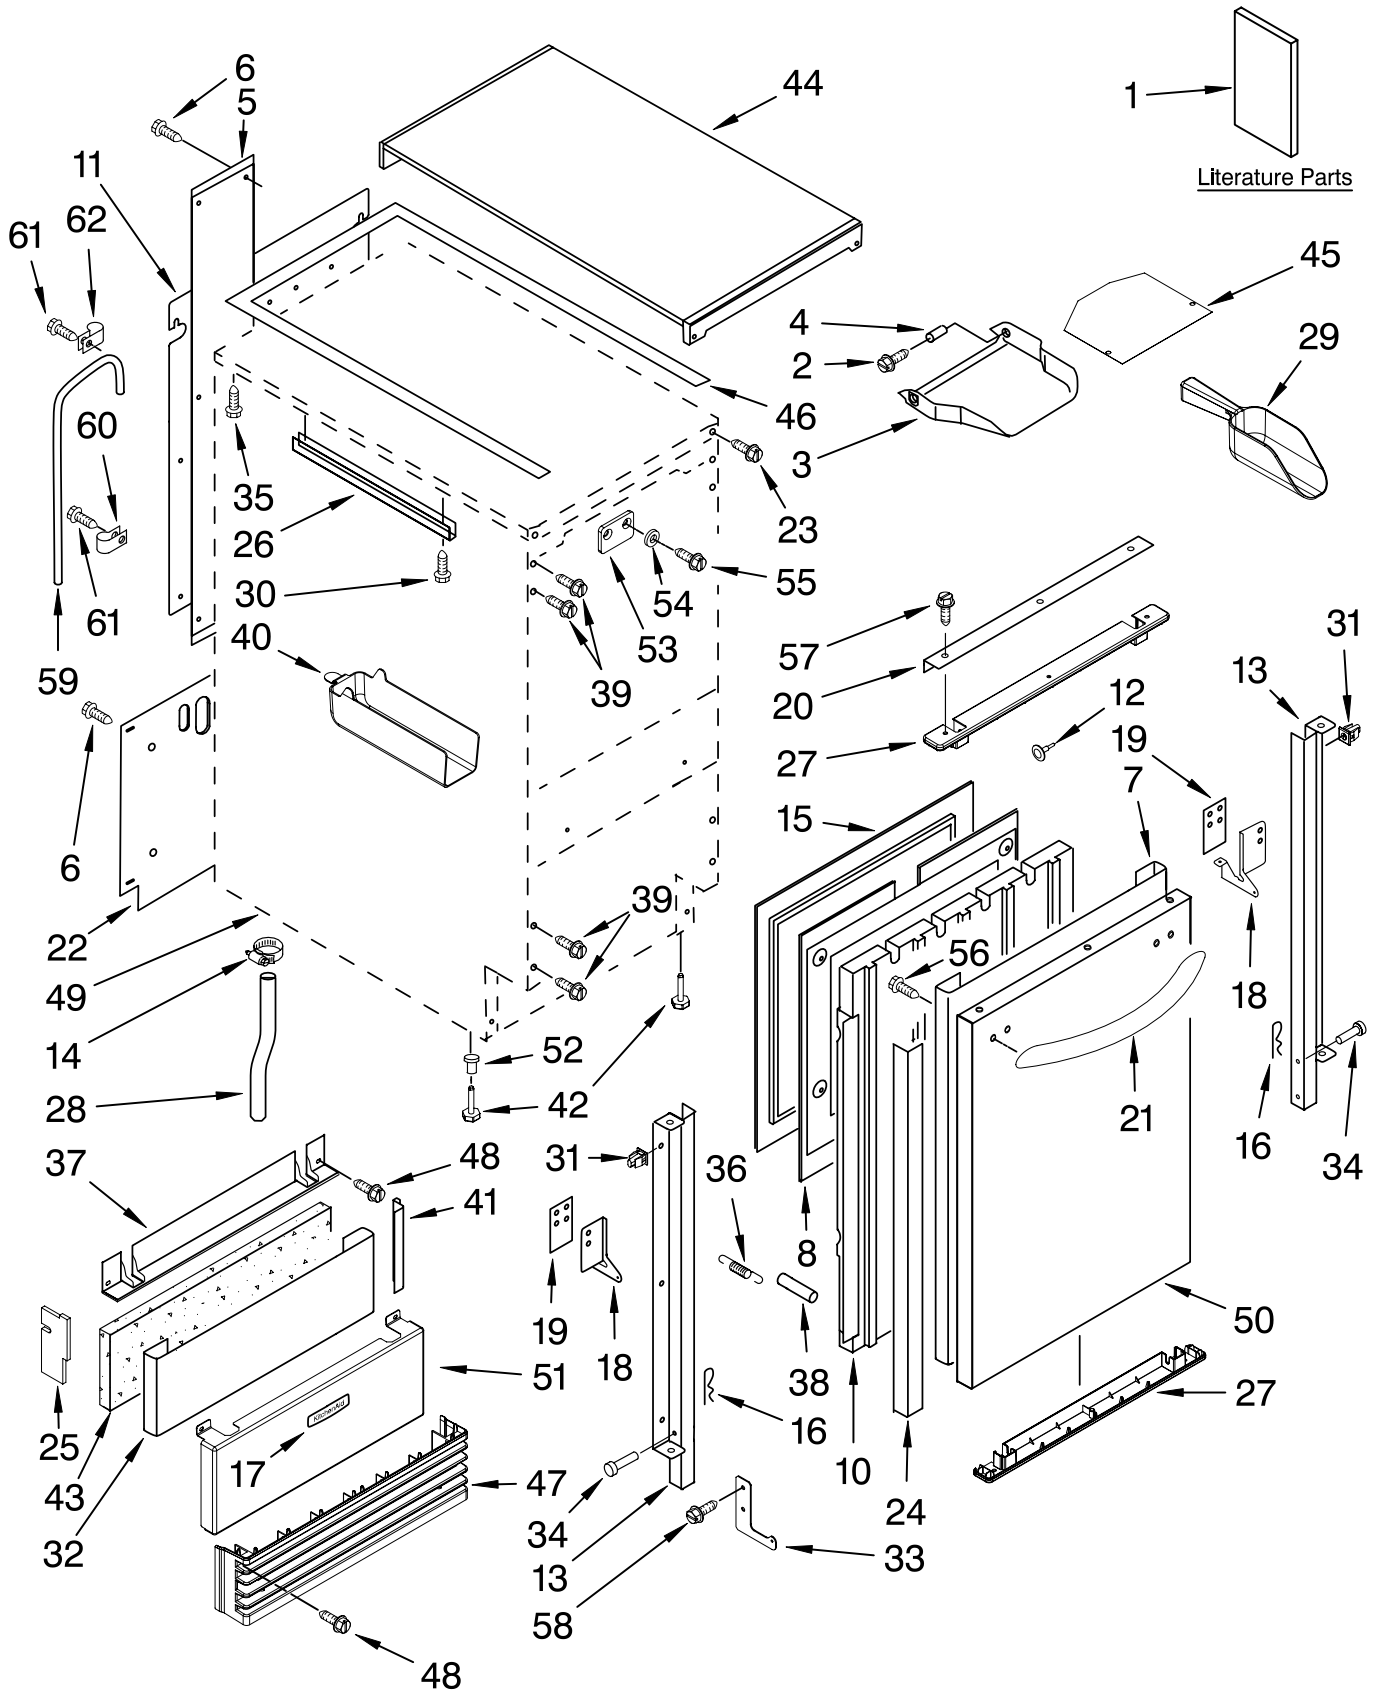

# CABINET LINER AND DOOR PARTS

For Models: KUIC18PNTS1  
(Stainless Steel)

ICE CUBE  
MAKER

**KitchenAid®**

FOR ORDERING INFORMATION REFER TO PARTS PRICE LIST

# CABINET LINER AND DOOR PARTS

For Models: KUIC18PNTS1  
(Stainless Steel)

Illus. No.	Part No.	DESCRIPTION	Illus. No.	Part No.	DESCRIPTION	Illus. No.	Part No.	DESCRIPTION
1		Literature Parts	20	2208452B	Handle, Icemaker	42	3374849	Leg, Leveler (4)
	2313820	Use & Care Guide	21	9872207S	Handle, Bar	43	2208384	Insulation
	2324311	Service & Wiring Sheet	22	W10136200	Assembly, Unit Cover	44	2929701B	Top
2	3400886	Screw 8-18 x 1 1/4	23	8281186	Screw, Handle	45	2185690	Shield, Electrical
3	2208354	Bin, Door	24	2208595B	Grommet, Edge Guard(2)	46	2217296	Gasket, Top Panel
4	2185678	Spacer	25	2217225	Pad, Foam	47	2217206B	Grill, Front
5	2217394	Cover, Wiring	26	2185691	Channel, Wiring	48	489474	Screw 8-18 x 1 Cabinet & Liner (NOT SERVICED)
6	489442	Screw	27	2208350B	Endcap, Door	49		
7	2208352B	Panel, Exterior	28	2208459	Tube, Drain	50	2313817	Panel, Wrap
8	2217298	Panel, Interior	29	2208386	Scoop	51	2208594S	Panel, Lower
10	2208377	Insulation	30	3400884	Screw 8-18 x 5/8	52	3400240	Nut, Leg Leveler
11	2217227	Ballast-Back, I.M.	31	692400	Nut, Push-In	53	2208434	Strike, Magnet
12	941839	Hole Plug	32	2208382B	Panel, Wrap Lower	54	3400916	Washer
13		Bracket, Door	33	2208487	Bracket, Spring	55	8281191	Screw
	2217466	(Left Side)	34	2208417	Pin, Hinge	56	3400237	Screw (Handle Bar)
	2217465	(Right Side)	35	489048	Screw, Ground	57	8281184	Screw
14	489503	Clamp	36	2208570	Spring, Hinge	58	488208	Screw
15	2217295	Gasket, Door	37	2208383B	Endcap, Panel	59	2217467	Tube-Vent
16	2208535	Clip	38	2208530	Dampener, Spring	60	2208367	Clamp-Half
17	W10046610	Nameplate	39	489423	Screw	61	8281265	Screw
18		Hinge	40	2208449	Holder, Scoop	62	489505	Clamp
	2208425	(Left Side)	41	2208596B	Grommet, Edge guard(2)			
	2208426	(Right Side)						
19	2208401	Shim, Hinge						